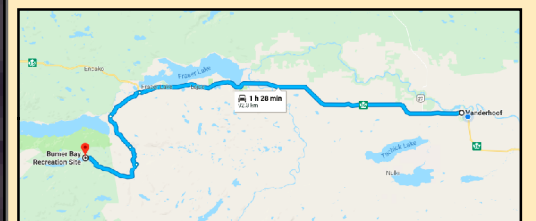

50

Meters

Recreation Sites and Trails BC
QR Code:

BC Gov Web site for:
- Burner REC5661 Rec Site

Key Map

125°2'50"W

125°2'40"W

HOLY CROSS BINTA 200

Borel
Lake

53°56'30"N